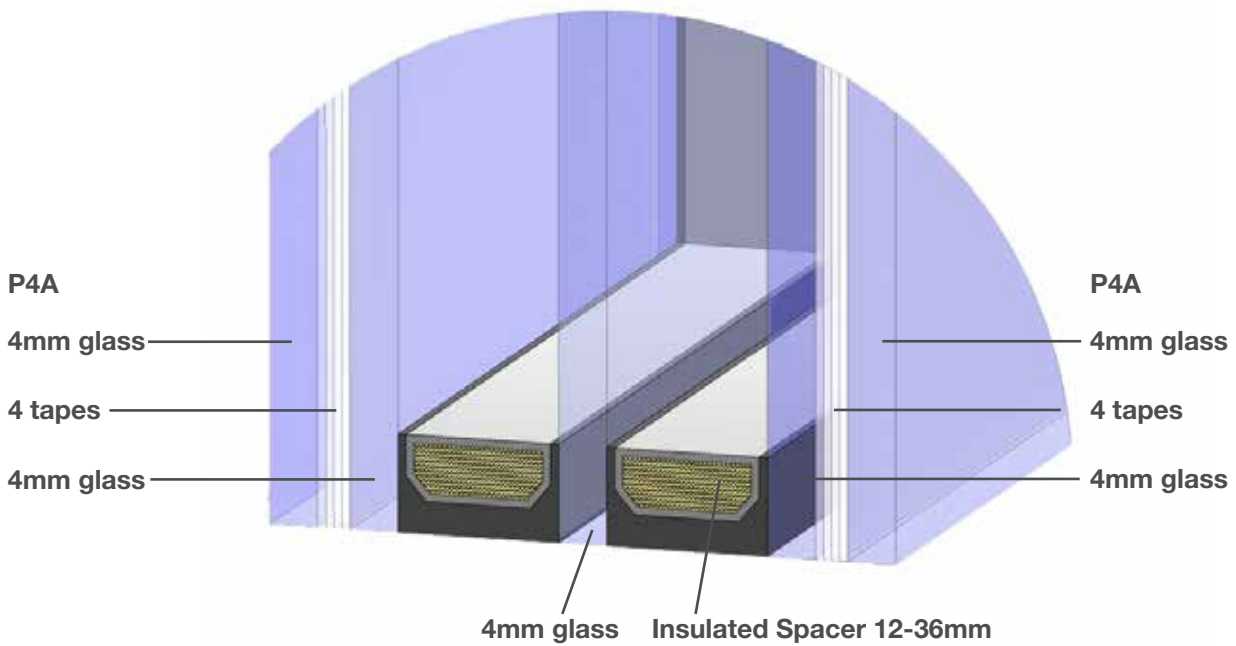

Triple glazed windows on door leaves. Safety glass P4A outside and inside.