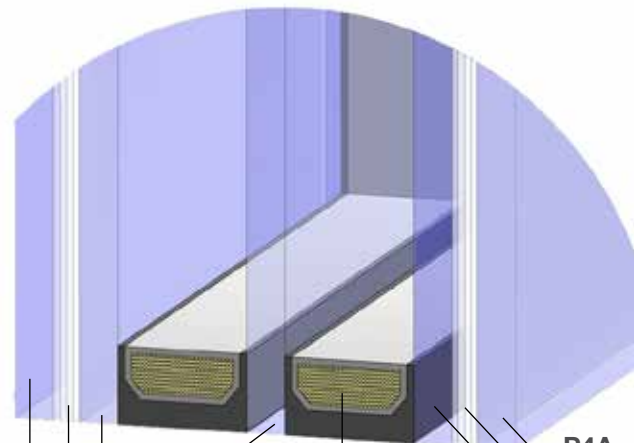

P4A + 4mm Float + P4A

P4A
4mm glass
4 tapes
4mm glass
4mm float glass
Insulated Spacer 12-36mm
P4A
4mm glass
4 tapes
4mm glass