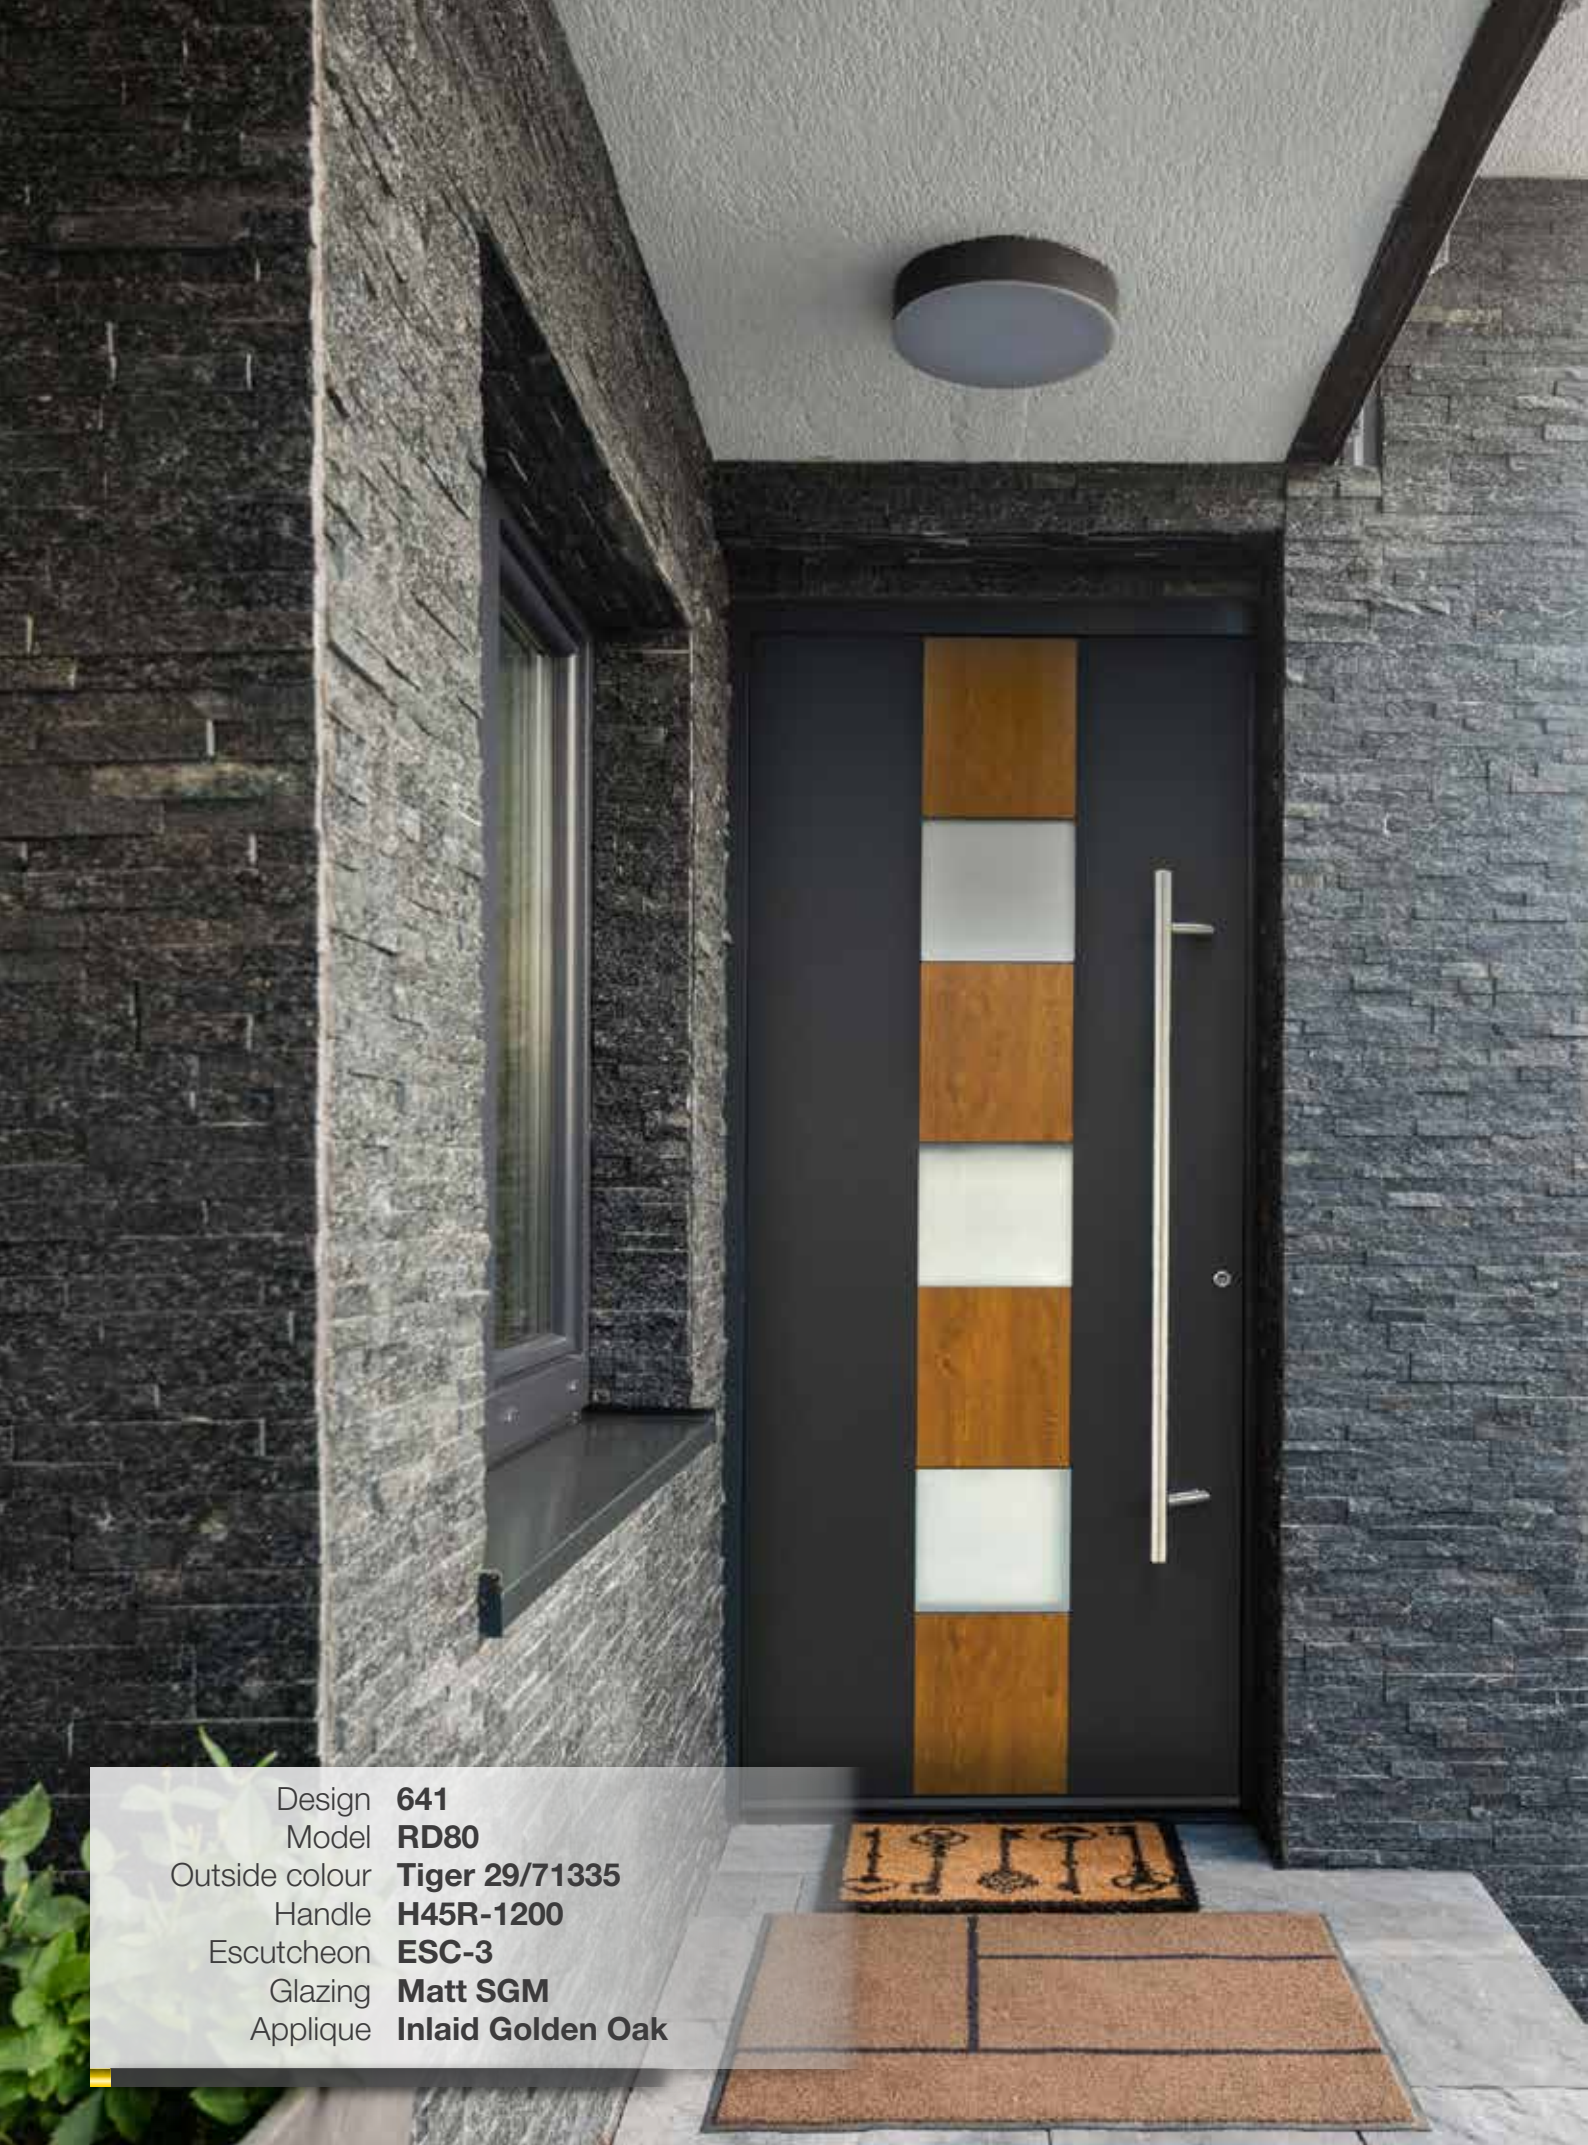

Design **641**
Model **RD80**
Outside colour **Tiger 29/71335**
Handle **H45R-1200**
Escutcheon **ESC-3**
Glazing **Matt SGM**
Applique **Inlaid Golden Oak**