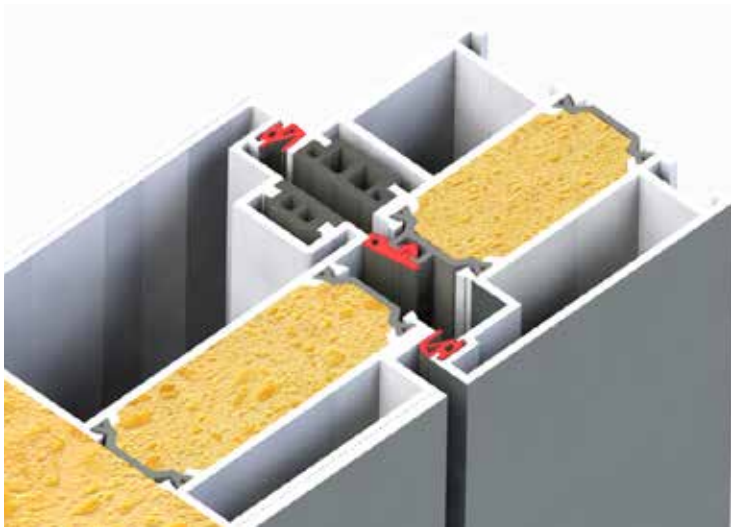

Door Leaf

Flush leaf with aluminium sheet skin. Three contour sealing ensures perfect insulation. Door has three seal contours: one on the frame and two on the leaf.

Magnetic Threshold

The 'pop-up' magnetic strip is a high quality durable and maintenance free threshold system that significantly improves insulation and draughts. Two further rubbers ensure the best possible performance.

As the door closes a magnetic strip rises to create a perfect seal between the threshold and door.

As the door opens the strip gently drops back into its groove reducing the step.

Our magnetic threshold has been designed to reduce the obstacles met by wheelchairs, prams and other wheeled vehicles.

Hinges

Depending on the design of the profile sections, the 3-piece hinges are able to support doors weighing up to 120 kg. These two series are fastened with the aid of self-drilling screws in the reinforcement of the frame profile with long pins to distribute the forces, acting on the hinge. It also leaves the seal untouched, thus ensuring maintenance of the maximum insulation values. It can be adjusted very conveniently and with little effort in three directions.