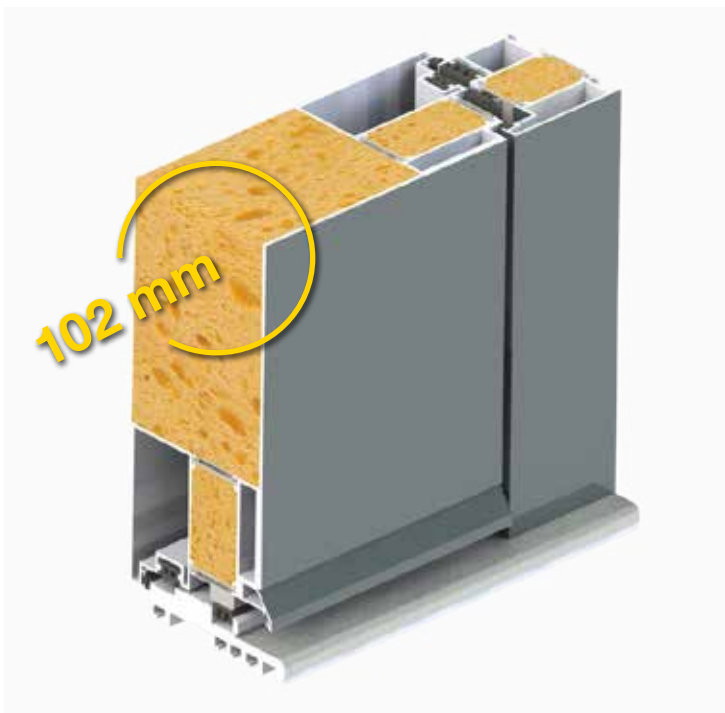

RD100

A high quality durable magnetic ‘pop-up’ threshold is supplied with all RD80 & RD100 doors. Opening into the building and out are available.

All door leaf windows are triple glazed with safety glass. Many decorative glass options are available including bespoke / custom engraving. Individual design elements can be added to complete your bespoke / custom doors.

All doors are made to order up to 1250mm wide & 2300mm high. For larger sizes consult manufacturer for feasibility.

Thermal transmittance
U value

0.65 W/m²K

Safety resistance class
EN 12519

RC 3*

Wind resistance class
EN 12207:199-11

3

Rain resistance class
EN 12208:199-11

6A

Sound reduction
EN 717-1:2013

32 Db

* RC2 as standard - RC3 option upgrade