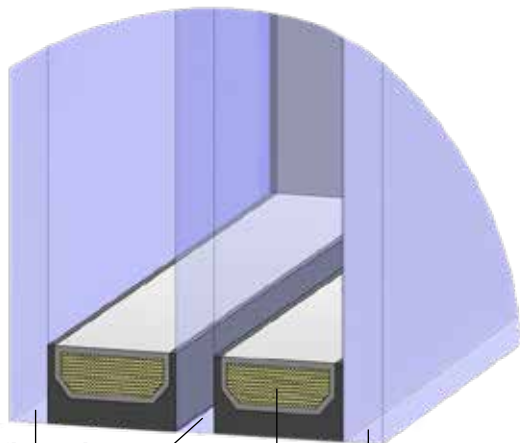

4mm Float + 4mm Float + 4mm Float

4mm float glass
4mm float glass
4mm float glass
Insulated Spacer 12-36mm