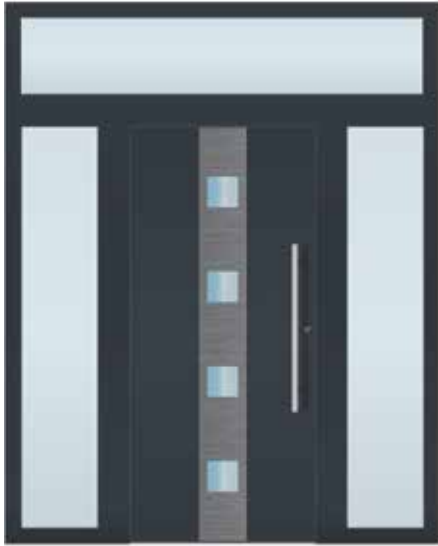

RW

“Etched” Effect Glazing