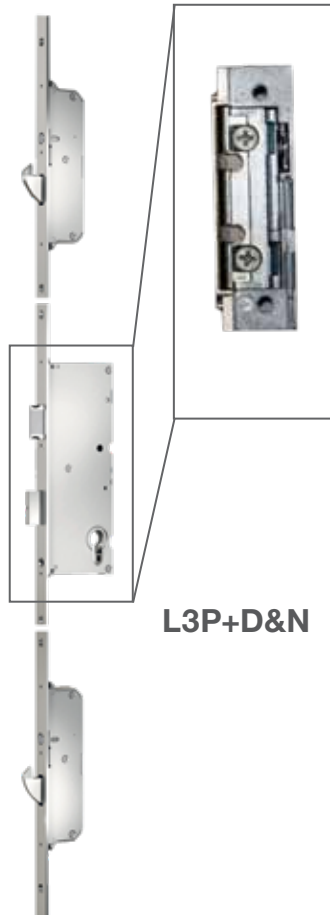

L3P+D&N