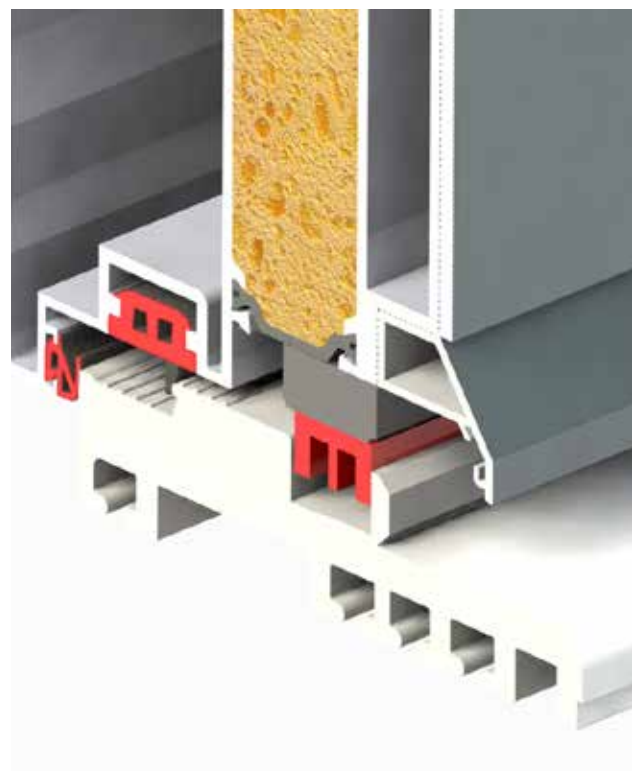

Door Leaf

Flush leaf with aluminium sheet skin. Three contour sealing ensures perfect insulation. Door has three seal contours: one on the frame and two on the leaf.

Magnetic Threshold

The 'pop-up' magnetic strip is a high quality durable and maintenance free threshold system that significantly improves insulation and draughts. Two further rubbers ensure the best possible performance.

As the door closes a magnetic strip rises to create a perfect seal between the threshold and door.

As the door opens the strip gently drops back into its groove reducing the step.

Our magnetic threshold has been designed to reduce the obstacles met by wheelchairs, prams and other wheeled vehicles.

Hinges

Depending on the design of the profile sections, the 3-piece hinges are able to support doors weighing up to 120 kg. These two series are fastened with the aid of self-drilling screws in the reinforcement of the frame profile with long pins to distribute the forces, acting on the hinge. It also leaves the seal untouched, thus ensuring maintenance of the maximum insulation values. It can be adjusted very conveniently and with little effort in three directions.